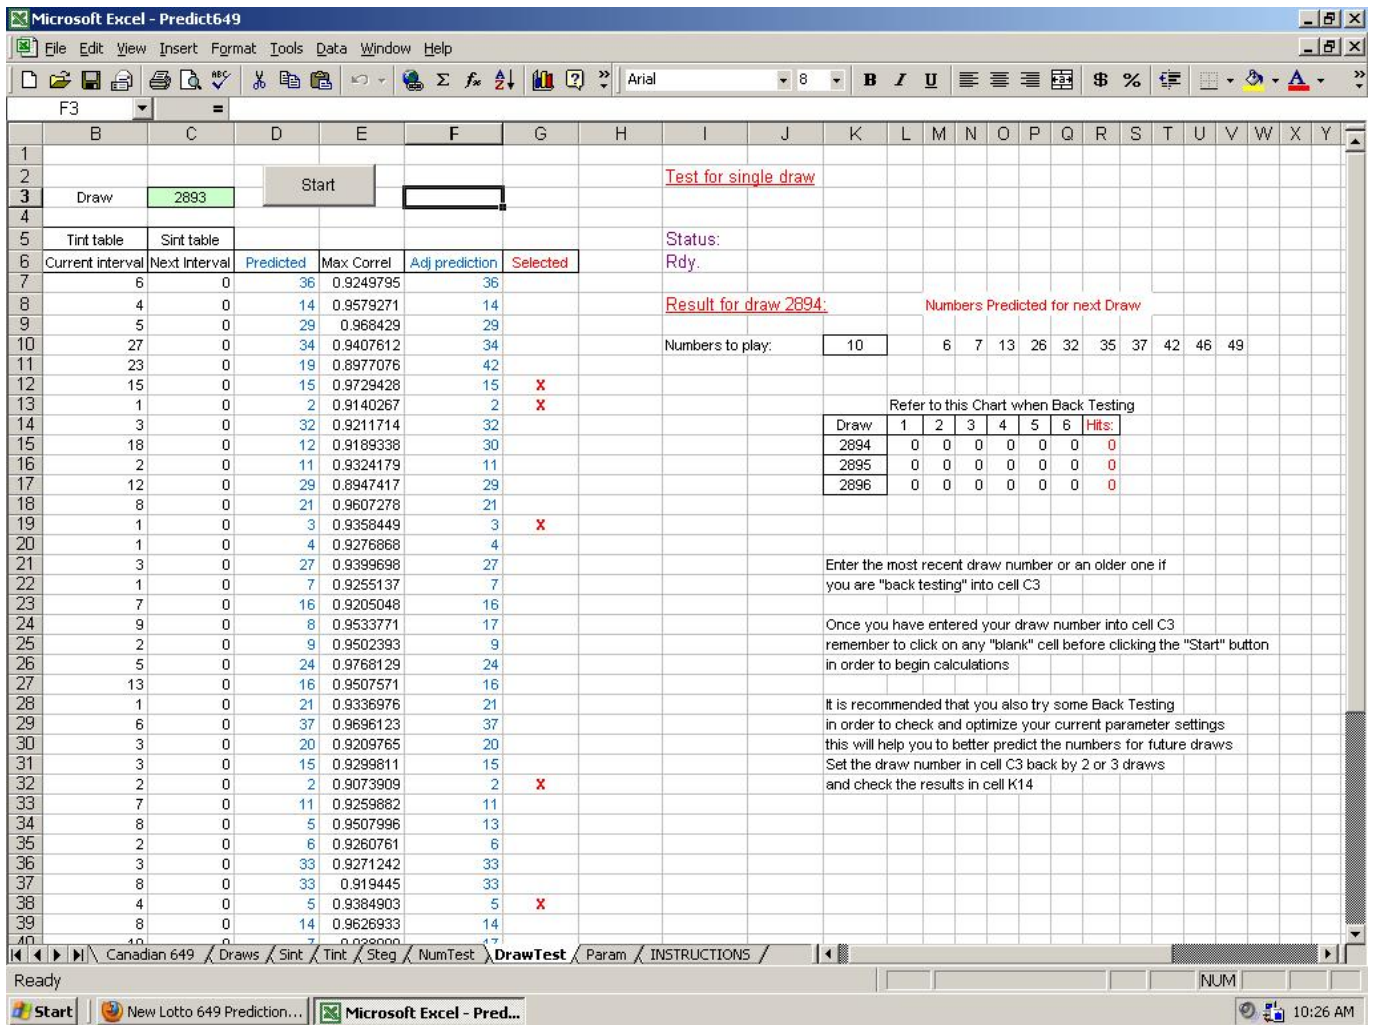

????? ? ? ? ?

rajshree lottery result software

[fleetwood mac landslide free download](#)

Rajshree Lottery Results Software Want To Be the Subsequent Millionaire for Just $97? @ Since my winning program has been examined over and more than again with wonderful accomplishment in 99% of the countries where the lotto is played, I do not see any purpose why it won't perform for you.. Visual Lottery Analyser is state-of-the-art lottery analysis software with many unique features. [Yoshi 039:s Island 2-3](#)

[Tobacco Store Indian For Sale](#)

ae05505a44 [Free download converter arquivo para ofx for android apk](#)

ae05505a44

[Epson U220 Driver Download](#)